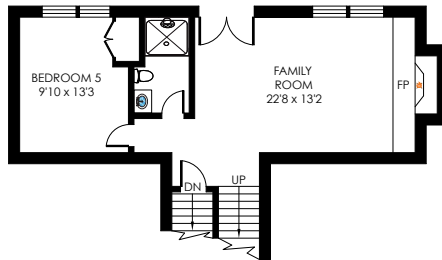

# 3806 MOSS BROOKE COURT

FAIRFAX, VA 22031

**2ND UPPER LEVEL**  
8'10" CEILING  
790 SQ. FT.

**1ST UPPER LEVEL**  
7'11" CEILING  
600 SQ. FT.

**1ST LOWER LEVEL**  
7'11" CEILING  
615 SQ. FT.

**MAIN LEVEL**  
7'10" CEILING  
915 SQ. FT.

**2ND LOWER LEVEL**  
7'1" CEILING  
765 SQ. FT.