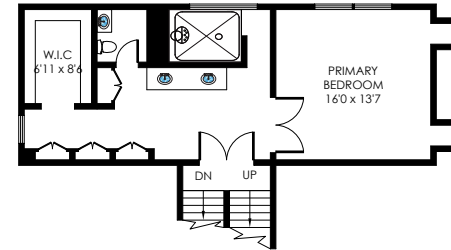

# 3806 MOSS BROOKE COURT

FAIRFAX, VA 22031

**2ND UPPER LEVEL**  
8'10" CEILING  
790 SQ. FT.

**1ST UPPER LEVEL**  
7'11" CEILING  
600 SQ. FT.

**1ST LOWER LEVEL**  
7'11" CEILING  
615 SQ. FT.

**MAIN LEVEL**  
7'10" CEILING  
915 SQ. FT.

**2ND LOWER LEVEL**  
7'1" CEILING  
765 SQ. FT.