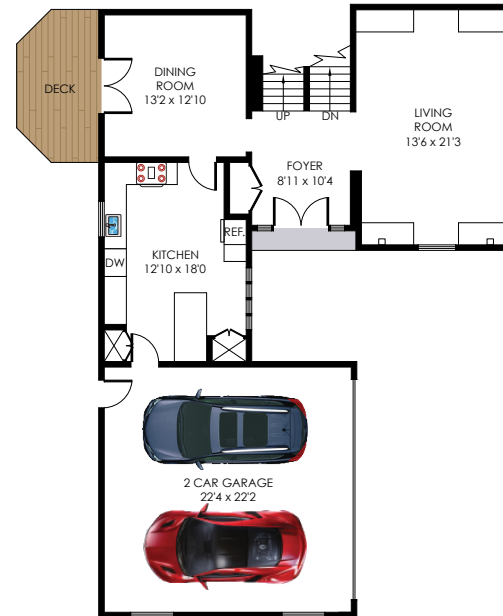

# 3806 MOSS BROOKE COURT

FAIRFAX, VA 22031

**2ND UPPER LEVEL**  
8'10" CEILING  
790 SQ. FT.

**1ST UPPER LEVEL**  
7'11" CEILING  
600 SQ. FT.

**1ST LOWER LEVEL**  
7'11" CEILING  
615 SQ. FT.

**MAIN LEVEL**  
7'10" CEILING  
915 SQ. FT.

**2ND LOWER LEVEL**  
7'1" CEILING  
765 SQ. FT.