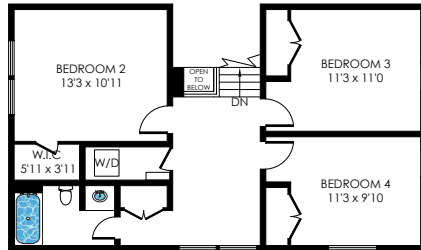

# 3806 MOSS BROOKE COURT

FAIRFAX, VA 22031

**2ND UPPER LEVEL**  
8'10" CEILING  
790 SQ. FT.

**1ST UPPER LEVEL**  
7'11" CEILING  
600 SQ. FT.

**1ST LOWER LEVEL**  
7'11" CEILING  
615 SQ. FT.

**MAIN LEVEL**  
7'10" CEILING  
915 SQ. FT.

**2ND LOWER LEVEL**  
7'1" CEILING  
765 SQ. FT.