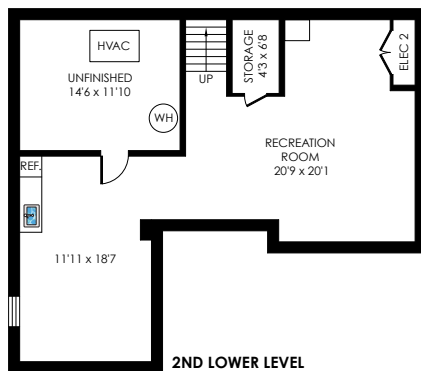

# 3806 MOSS BROOKE COURT

FAIRFAX, VA 22031

**2ND UPPER LEVEL**  
8'10" CEILING  
790 SQ. FT.

**1ST UPPER LEVEL**  
7'11" CEILING  
600 SQ. FT.

**1ST LOWER LEVEL**  
7'11" CEILING  
615 SQ. FT.

**MAIN LEVEL**  
7'10" CEILING  
915 SQ. FT.

**2ND LOWER LEVEL**  
7'1" CEILING  
765 SQ. FT.